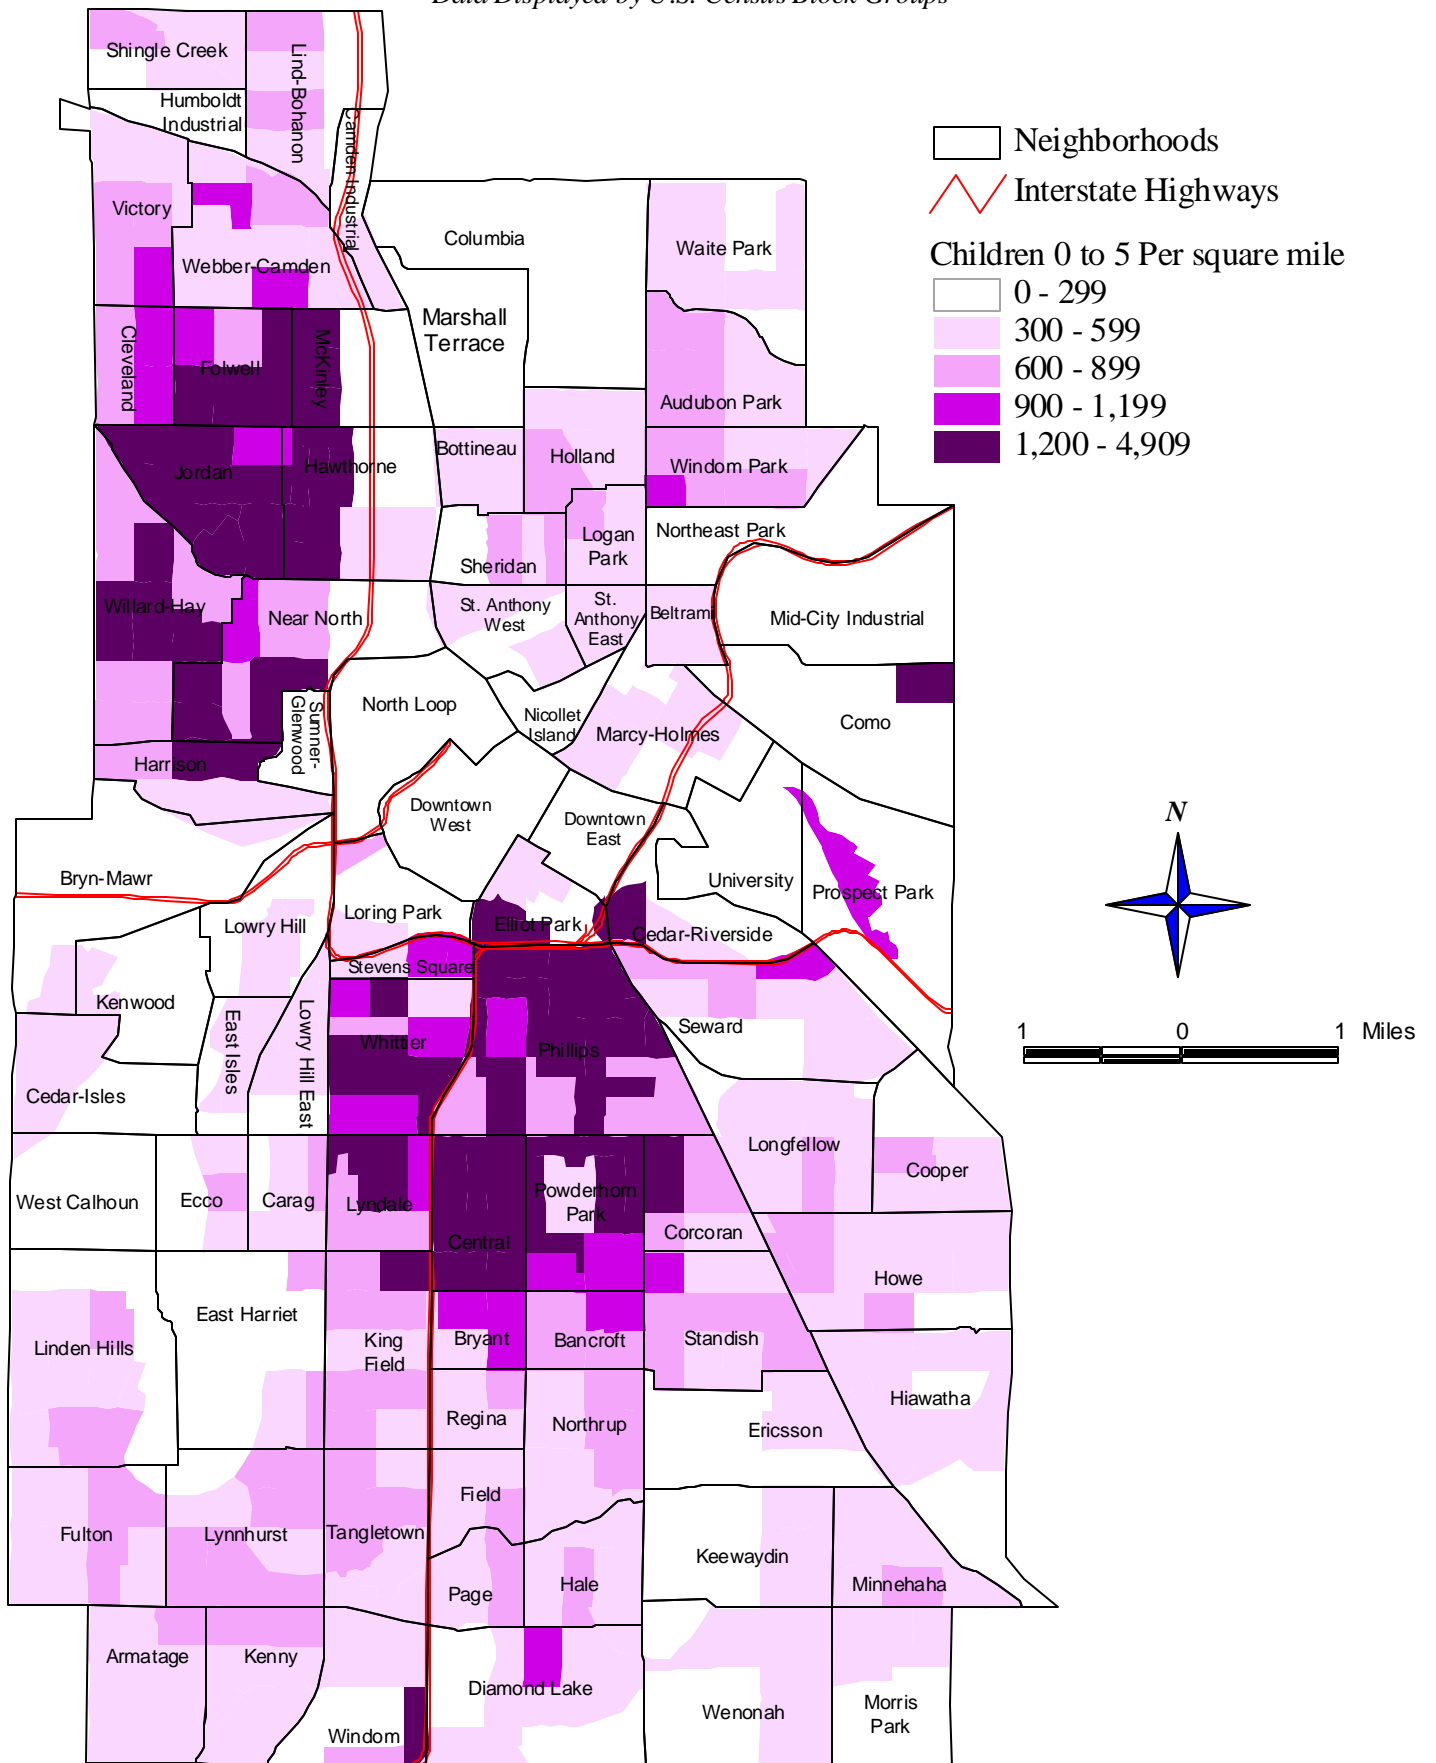

Children Age 0-5 Per Square Mile, Minneapolis, 2000 Census

Data Displayed by U.S. Census Block Groups

Source: U.S. Census Bureau, Summary File 1

Produced by: Hennepin County Department of Children, Family, and Adult Services